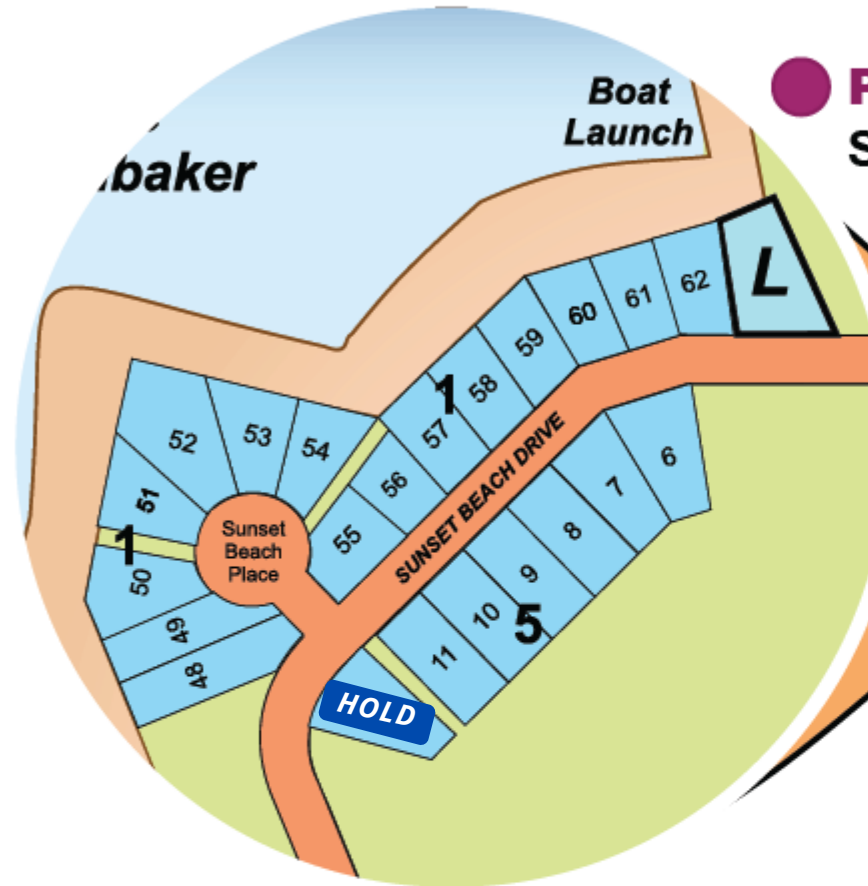

SUNSET BEACH

at lake diefenbaker

For more information visit
www.sunsetbeachforsale.ca
306.231.4895