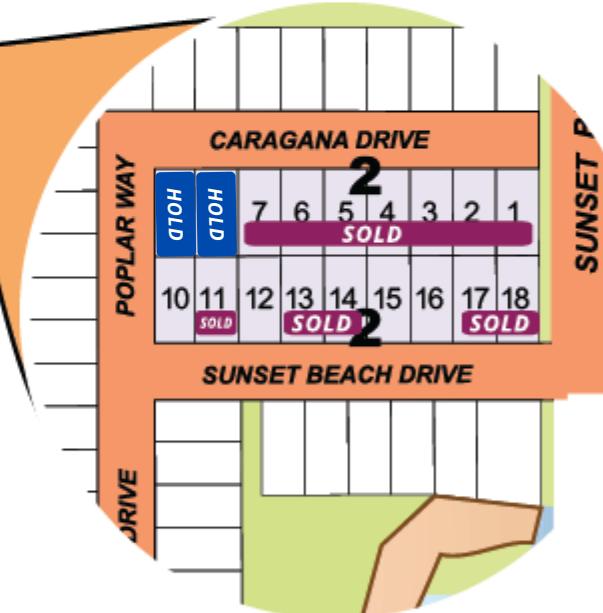

PHASE ONE
Stage 1 & 2