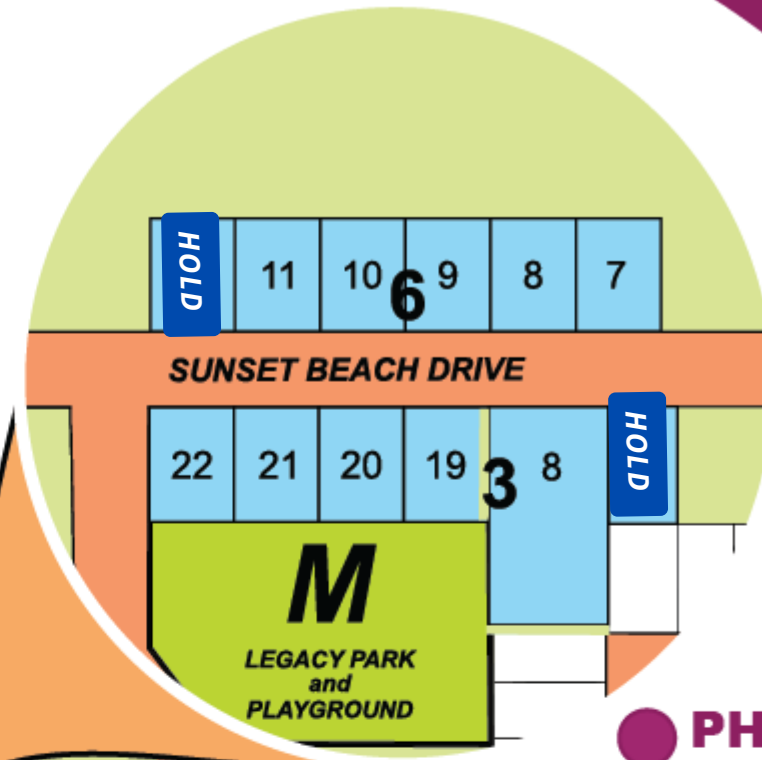

PHASE TWO
Stage 3